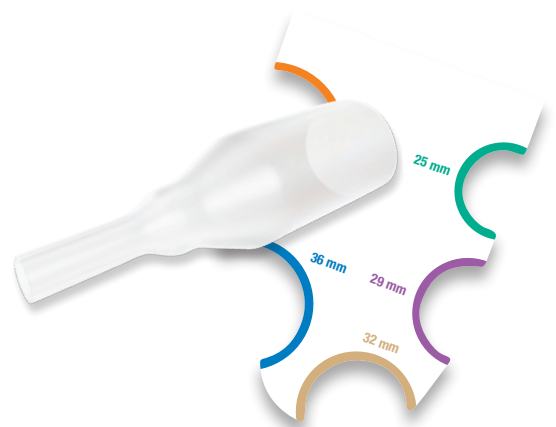

The clear choice.

The **InView** silicone male external catheter (MEC) — not made with natural rubber latex — is the clear choice. Delivering both *confidence and comfort*, it is supported by Hollister educational materials and services to help you choose the right product with the right fit.

InView™
Silicone Male External Catheter

InView™ Silicone Male External Catheter

InView silicone male external catheters are self-adhesive sheaths that divert urine for male's with urinary incontinence. They are part of a complete bladder management system and can be used with leg and night drainage bags as well as with accessories such as tubing and straps.

Confidence

Trust InView silicone male external catheters to:

- *Be transparent* – provides an easy way to help monitor skin health while the MEC is in place
- *Stay in place* – the skin friendly adhesive helps maximize wear time and helps prevent accidental detachment
- *Meet specific needs* – three styles and five sizes help ensure the proper fit:
 - 1 *Standard* – regular length and adhesive for *daily wear*
 - 2 *Extra* – 70% more adhesive than the standard external catheter for *added security*
 - 3 *Special* – shorter sheath length for a *wider range of needs*
- *Fit most leg and night drainage bags* – the tapered tip helps ensure a secure connection

Comfort

InView silicone male external catheters feature:

- *Soft, breathable silicone* – designed to be non-irritating and comfortable; can be crimped for a custom fit
- *Skin friendly adhesive* – balances secure fit with easy removal